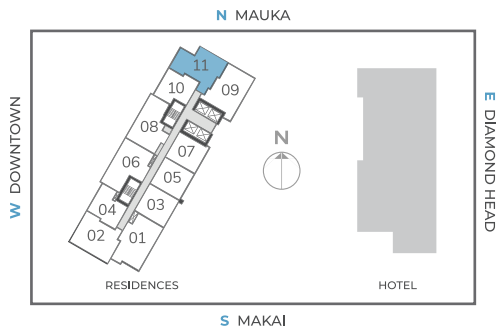

# Residence 11

2 Bedroom | 2 Bathroom | Lanai

Unit: 801 Sq. Ft.

Lanai: 82 Sq. Ft.

Total: 883 Sq. Ft.

All views, square footages, layouts and dimensions are approximate and subject to change at any time.

T 808-517-4373  
A 1388 Kapiolani Blvd  
Honolulu, HI 96814  
E info@skyalamoana.com  
W skyalamoana.com