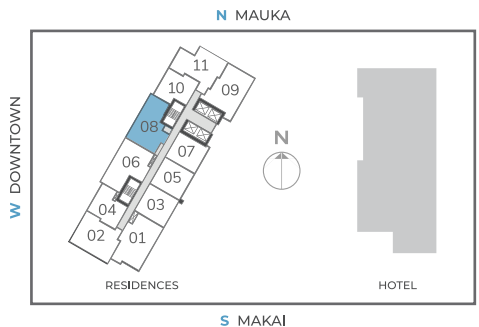

# Residence 08

2 Bedroom | 2 Bathroom | Lanai

Unit: 813 Sq. Ft.

Lanai: 96 Sq. Ft.

Total: 909 Sq. Ft.

All views, square footages, layouts and dimensions are approximate and subject to change at any time.

T 808-369-1149