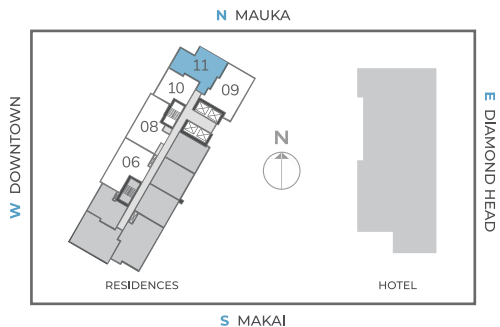

Residence 811

2 Bedroom | 2 Bathroom | Yard

Unit: 801 Sq. Ft.

Yard: 520 Sq. Ft.

Total: 1321 Sq. Ft.

All views, square footages, layouts and dimensions are approximate and subject to change at any time.

T 808-517-4373
A 1388 Kapiolani Blvd
Honolulu, HI 96814
E info@skyalamoana.com
W skyalamoana.com