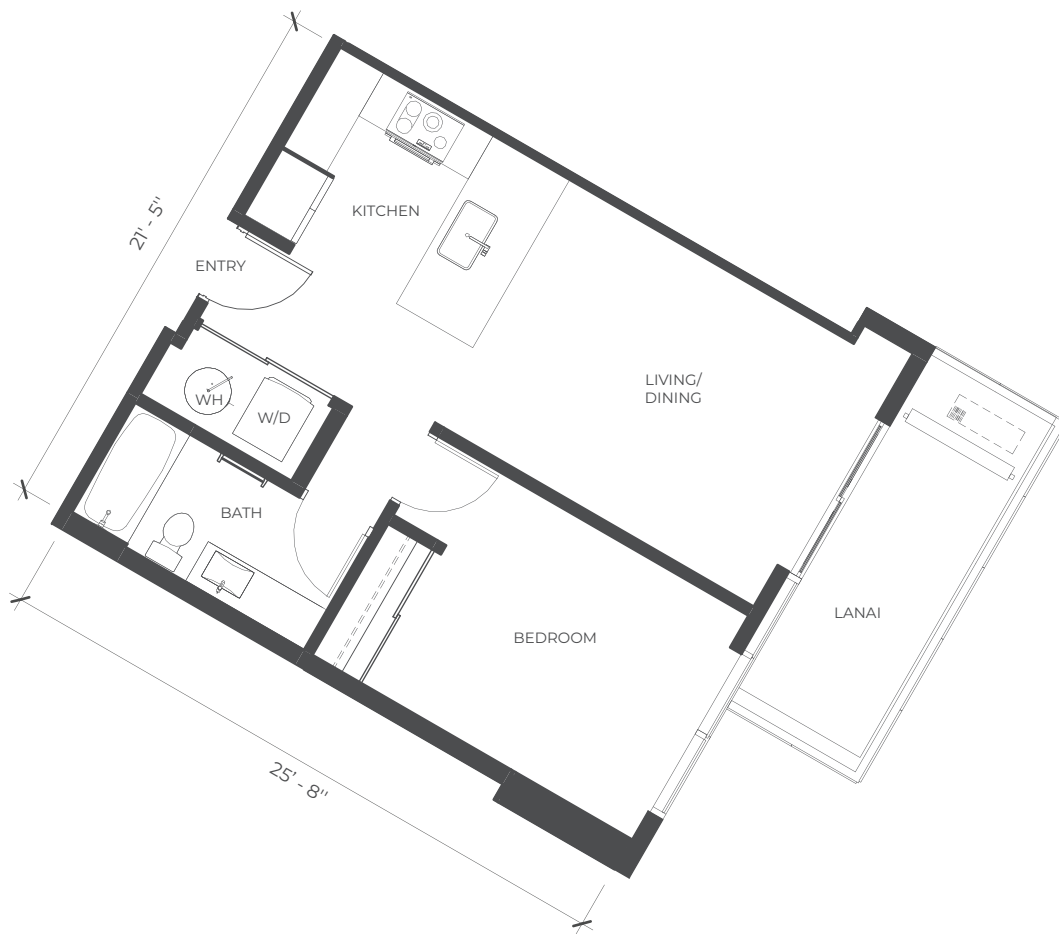

Residence 07

1 Bedroom | 1 Bathroom | Lanai

Unit: 556 Sq. Ft.

Lanai: 99 Sq. Ft.

Total: 655 Sq. Ft.

All views, square footages, layouts and dimensions are approximate and subject to change at any time.

T 808-517-4373
A 1388 Kapiolani Blvd
Honolulu, HI 96814
E info@skyalamoana.com
W skyalamoana.com