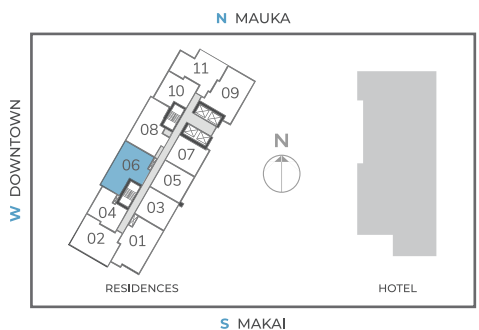

Residence 06

2 Bedroom | 2 Bathroom | Lanai

Unit: 809 Sq. Ft.

Lanai: 99 Sq. Ft.

Total: 908 Sq. Ft.

All views, square footages, layouts and dimensions are approximate and subject to change at any time.

T 808-369-1149