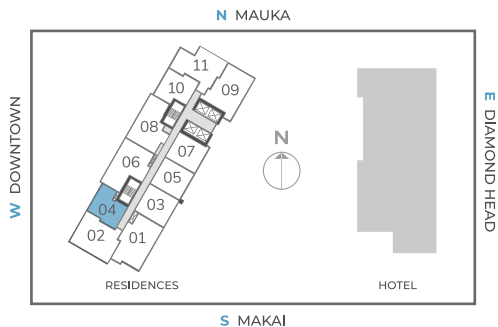

Residence 04

1 Bedroom | 1 Bathroom | Lanai

Unit: 521 Sq. Ft.

Lanai: 98 Sq. Ft.

Total: 619 Sq. Ft.

All views, square footages, layouts and dimensions are approximate and subject to change at any time.

T 808-369-1149