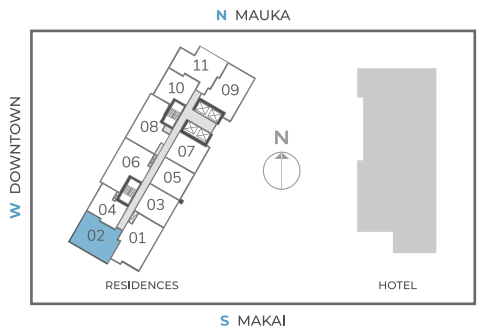

# Residence 02

2 Bedroom | 2 Bathroom | Lanai

Unit: 822 Sq. Ft.

Lanai: 91 Sq. Ft.

Total: 913 Sq. Ft.

All views, square footages, layouts and dimensions are approximate and subject to change at any time.

T 808-517-4373  
A 1388 Kapiolani Blvd  
Honolulu, HI 96814  
E info@skyalamoana.com  
W skyalamoana.com