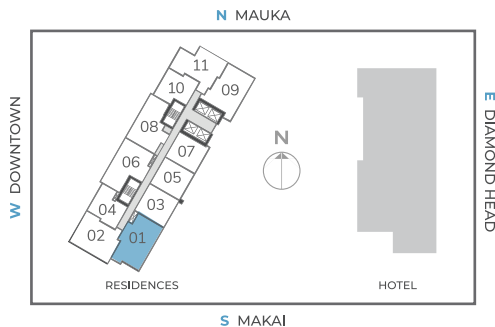

# Residence 01

2 Bedroom | 2 Bathroom | Lanai

Unit: 901 Sq. Ft.

Lanai: 91 Sq. Ft.

Total: 992 Sq. Ft.

T 808-369-1149  
A 1388 Kapiolani Blvd  
Honolulu, HI 96814  
E info@skyalamoana.com  
W skyalamoana.com

All views, square footages, layouts and dimensions are approximate and subject to change at any time.